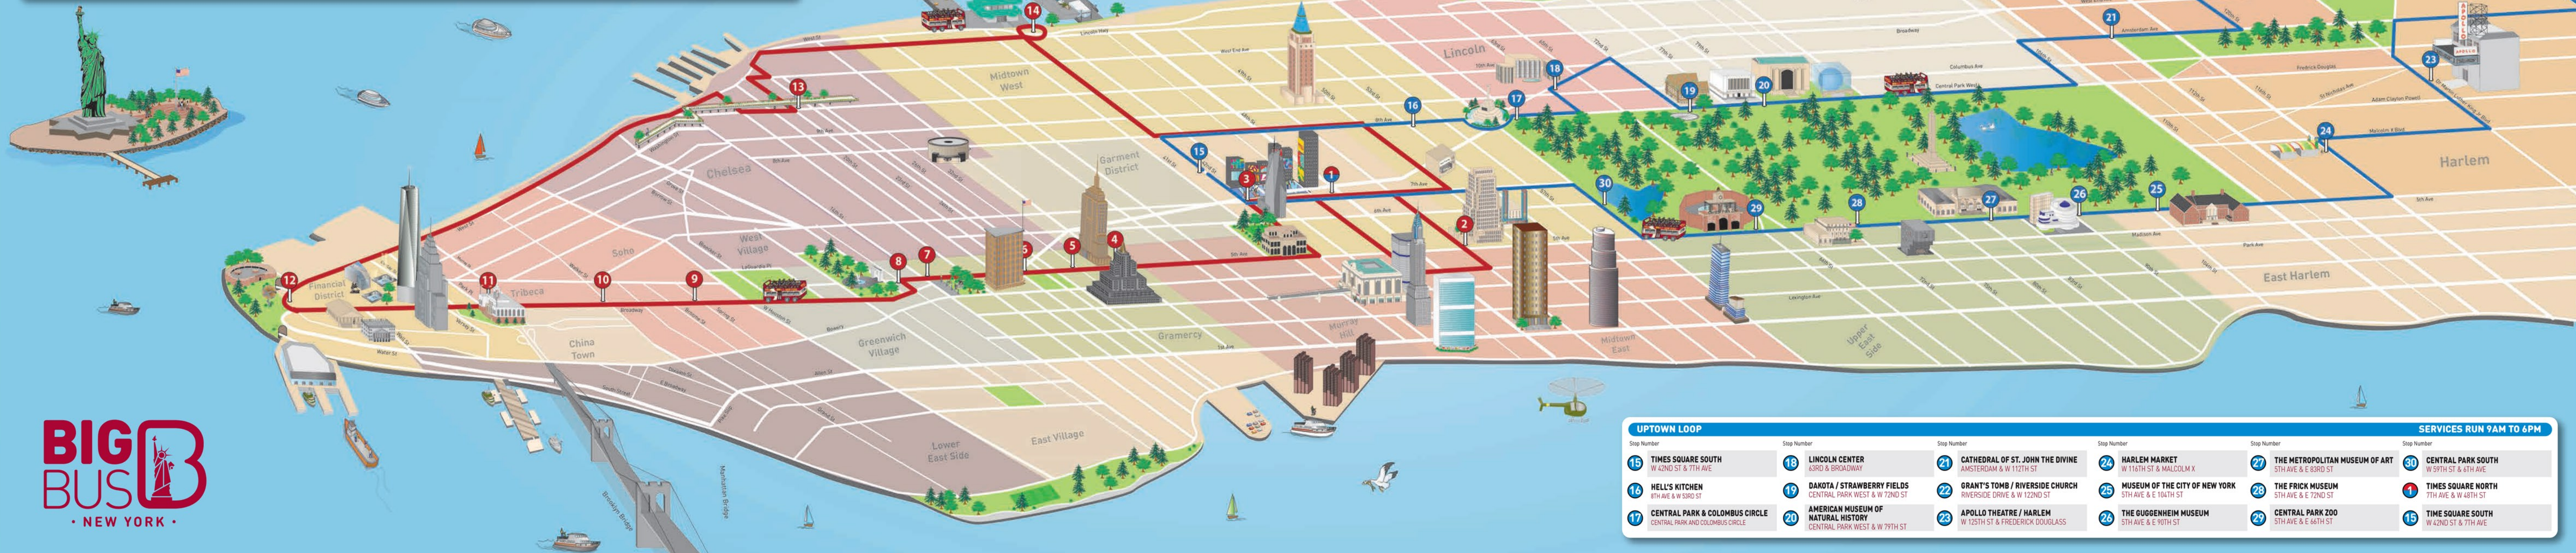

DOWNTOWN LOOP SERVICES RUN 9AM TO 6PM

Stop Number	Stop Number	Stop Number	Stop Number	Stop Number
1 TIMES SQUARE NORTH 7TH AVE & W 48TH ST	4 EMPIRE STATE BUILDING 5TH AVE & W 36TH ST	7 UNION SQUARE 5TH AVE & W 14TH ST	10 CHINATOWN BROADWAY & WALKER ST	13 HIGH LINE W 23RD ST & 10TH AVE
2 ROCKEFELLER CENTER W 49TH ST & 5TH AVE	5 KOREA TOWN 5TH AVE & W 32ND ST	8 GREENWICH VILLAGE / NYU W 8TH ST & 5TH AVE	11 WORLD TRADE CENTER BROADWAY BETWEEN MURRAY & PARK PLACE	14 CIRCLE LINE WEST SIDE HIGHWAY & W 42ND ST
3 BROADWAY THEATRE DISTRICT W 42ND ST & BROADWAY	6 FLATIRON DISTRICT 5TH AVE & W 23RD ST	9 SOHO BROADWAY & SPRING ST	12 BATTERY PARK / STATUE OF LIBERTY STATE ST BETWEEN BROADWAY & GREENWICH	15 TIMES SQUARE NORTH 7TH AVE & W 48TH ST

UPTOWN LOOP SERVICES RUN 9AM TO 6PM

Stop Number	Stop Number	Stop Number	Stop Number	Stop Number
15 TIMES SQUARE SOUTH W 42ND ST & 7TH AVE	18 LINCOLN CENTER 63RD & BROADWAY	21 CATHEDRAL OF ST. JOHN THE DIVINE AMSTERDAM & W 112TH ST	24 HARLEM MARKET W 116TH ST & MALCOLM X	27 THE METROPOLITAN MUSEUM OF ART 5TH AVE & E 83RD ST
16 HELL'S KITCHEN 8TH AVE & W 53RD ST	19 DAKOTA / STRAWBERRY FIELDS CENTRAL PARK WEST & W 72ND ST	22 GRANT'S TOMB / RIVERSIDE CHURCH RIVERSIDE DRIVE & W 122ND ST	25 MUSEUM OF THE CITY OF NEW YORK 5TH AVE & E 104TH ST	28 THE FRICK MUSEUM 5TH AVE & W 72ND ST
17 CENTRAL PARK & COLOMBUS CIRCLE CENTRAL PARK AND COLOMBUS CIRCLE	20 AMERICAN MUSEUM OF NATURAL HISTORY CENTRAL PARK WEST & W 79TH ST	23 APOLLO THEATRE / HARLEM W 125TH ST & FREDERICK DOUGLASS	26 THE GUGGENHEIM MUSEUM 5TH AVE & E 90TH ST	29 CENTRAL PARK ZOO 5TH AVE & E 66TH ST
				30 CENTRAL PARK SOUTH W 59TH ST & 6TH AVE
				1 TIMES SQUARE NORTH 7TH AVE & W 48TH ST
				15 TIMES SQUARE SOUTH W 42ND ST & 7TH AVE